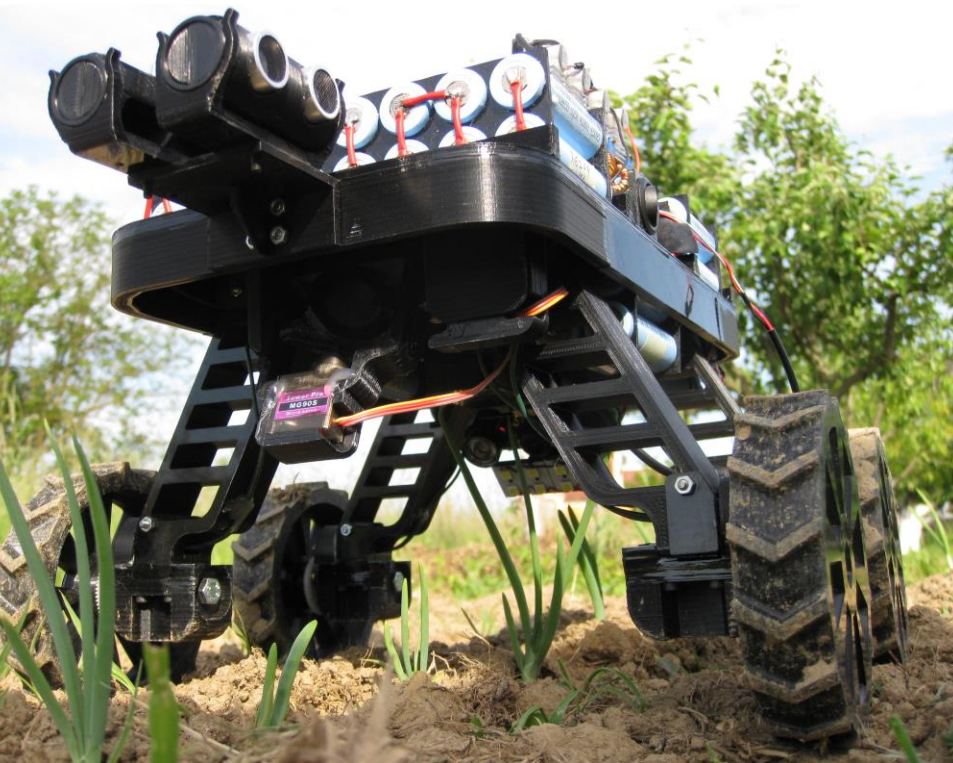

20,000 kn / robot

5000 kn / hektar