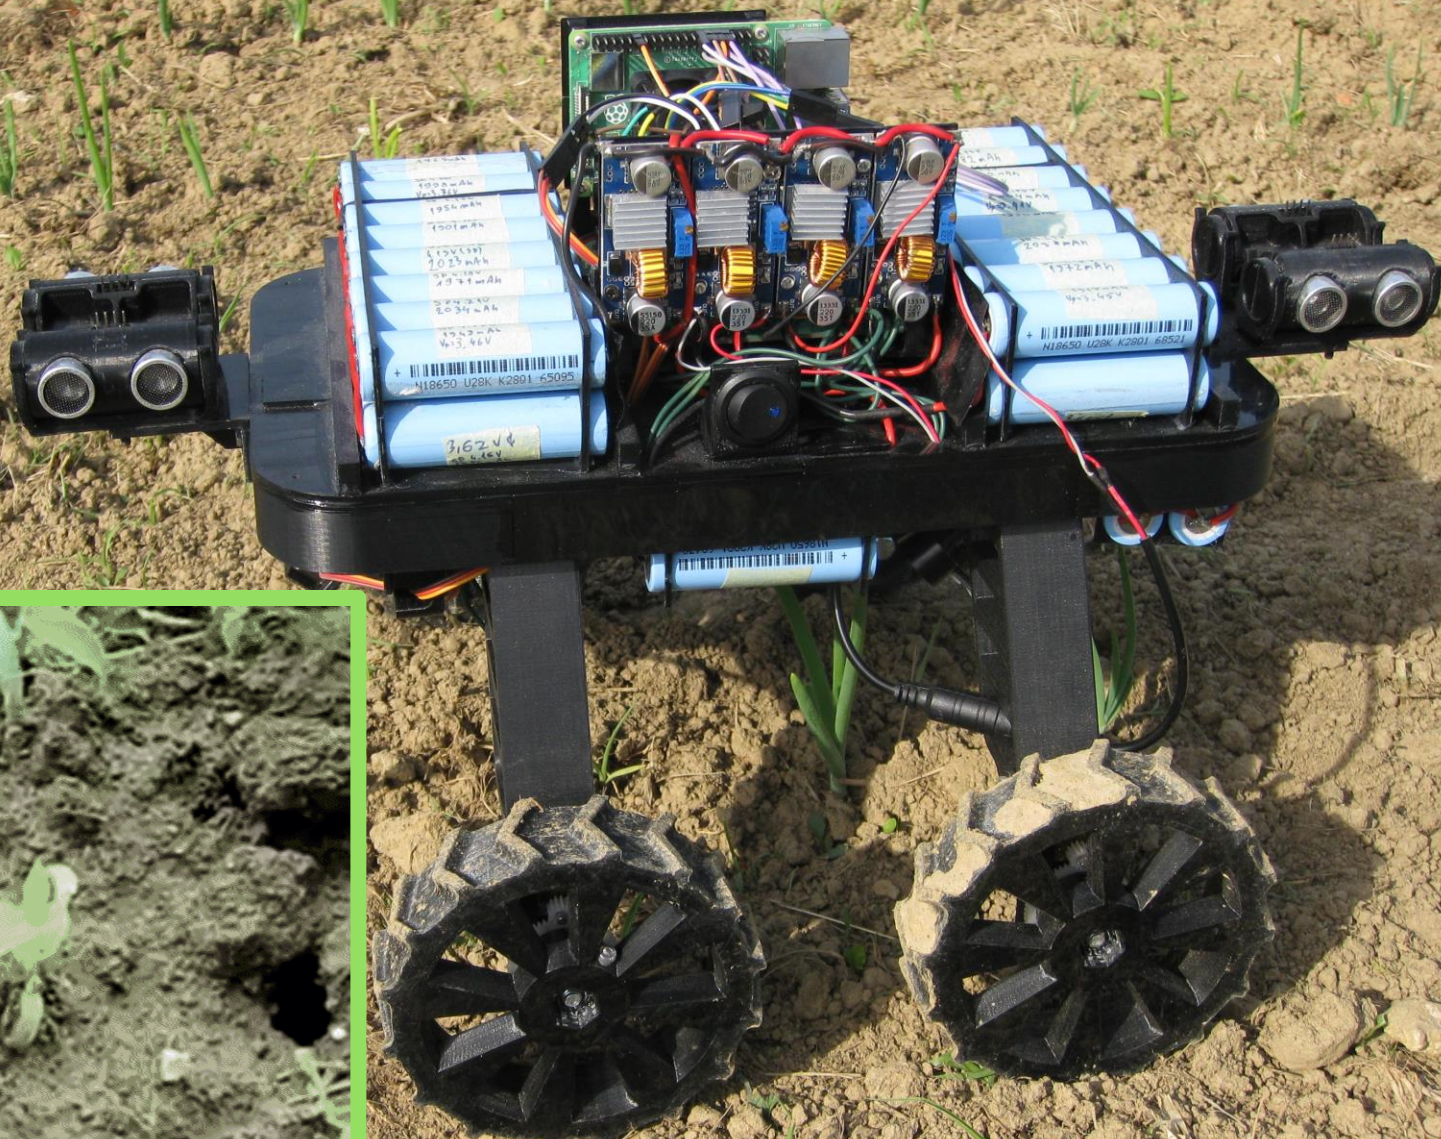

CROP SHEPHERD

Autonomous weed
management systems

46.67 m

173.52 m

45.22 m

171.51 m

▶ 5000
tona

▶ 2000
tona

20,000 kn

SPOCK

INNOVATION PRIZES

Imagine, Create, Innovate:
Smart
Agriculture

Digital

 CROP
SHEPHERD

Let's work together!

WEB:

cropshepherd.com

MAIL:

info@cropshepherd.com

20,000 kn / robot

5000 kn / hektar

Organic crop area in hectares

Leon Andrec

3D printing
Solidworks,
CAD, circuit
design, ICT,
leadership