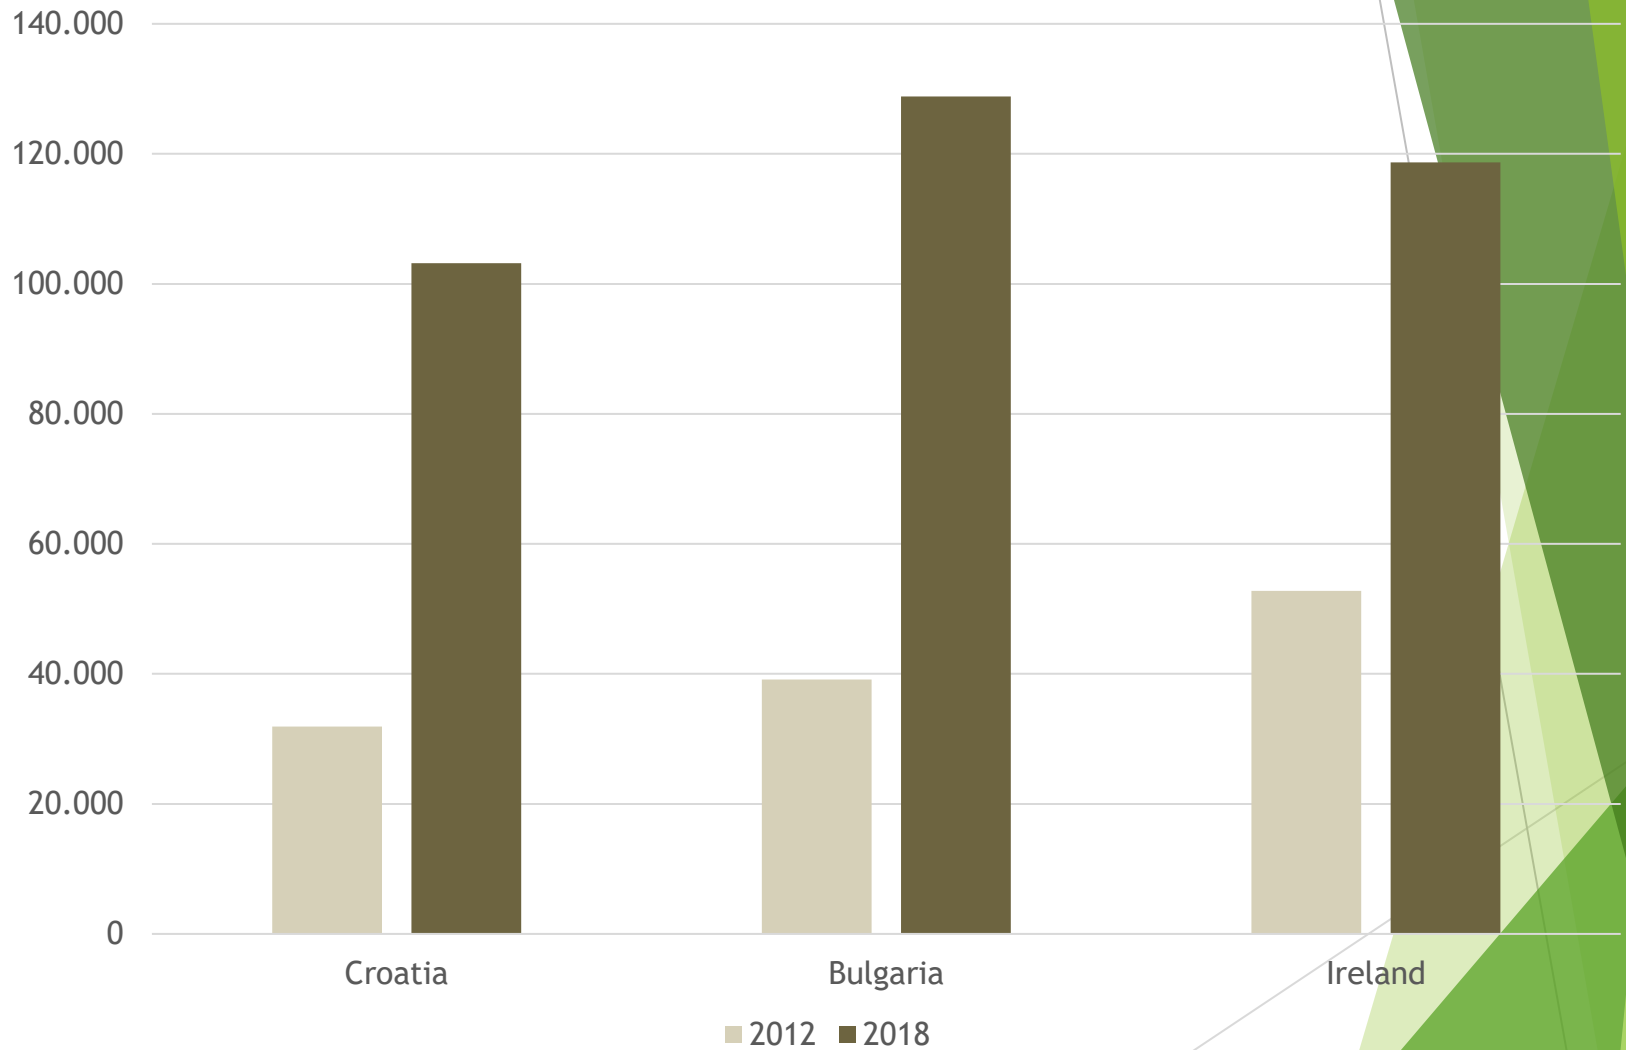

cropshepherd.com

MAIL:

info@cropshepherd.com

20,000 kn / robot

5000 kn / hektar

Organic crop area in hectares

Leon Andrec

3D printing
Solidworks,
CAD, circuit
design, ICT,
leadership