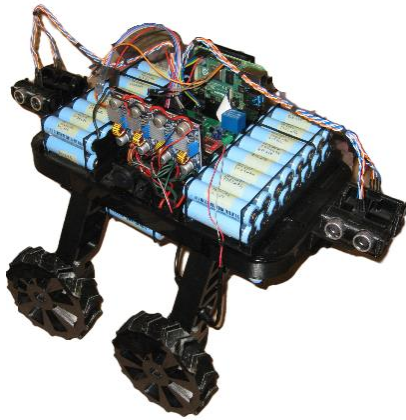

CROP SHEPHERD

Autonomous weed
management systems

46.67 m

173.52 m

45.22 m

171.51 m

▶ 5000
tona

▶ 2000
tona

20,000 kn

SPOCK

INNOVATION PRIZES

Imagine, Create, Innovate:
Smart
Agriculture

Digital

 CROP
SHEPHERD

Let's work together!

WEB: